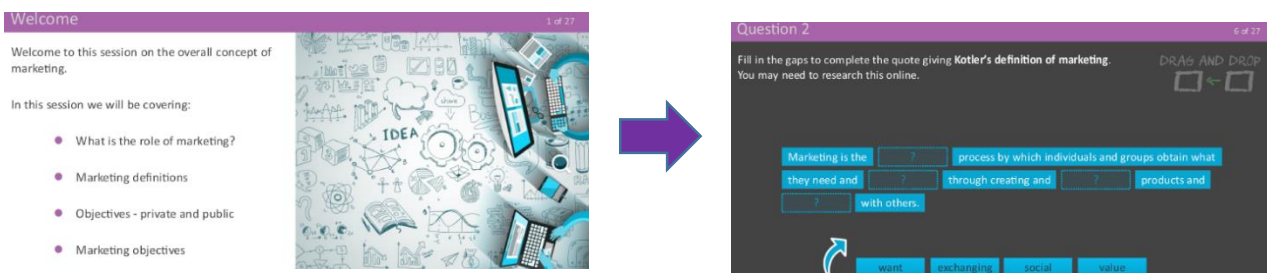

Accessing Online Courses

You can access these resources from the Moodle Home Page as shown below OR [BY CLICKING HERE:](#)

These e-Learning resources include Session Objectives, Subject Specific Information, Audio Narration, Videos, Exercises and Interactive Style Quizzes to test your knowledge with instant feedback to check your understanding as shown below.